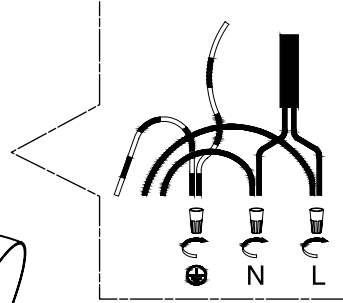

### TECHNICAL SPECIFICATIONS

- 2 lights ceiling light
- Sizes: 7 1/16" diameter x 6" height
- Colours: WH-White, BK-Black
- For GU-10 bulb not included

4300 Grande-Allée Blvd, Boisbriand  
QC, Canada J7H 1M9

# EASY INSTALLATION

1.

2.

**N:** White wire  
**L:** Black wire

3.