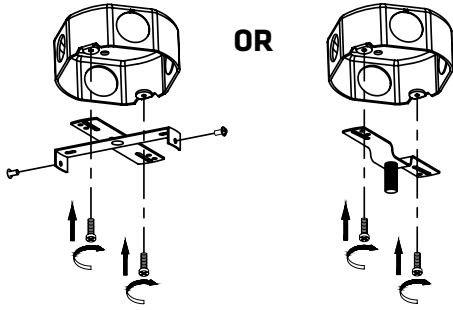

### TECHNICAL SPECIFICATIONS

- 2 lights ceiling light
- Sizes: 7 1/16" diameter x 6" height
- Colours: WH-White, BK-Black
- For GU-10 bulb not included

4300 Grande-Allée Blvd, Boisbriand  
QC, Canada J7H 1M9

# EASY INSTALLATION

1.

2.

**N:** White wire  
**L:** Black wire

3.