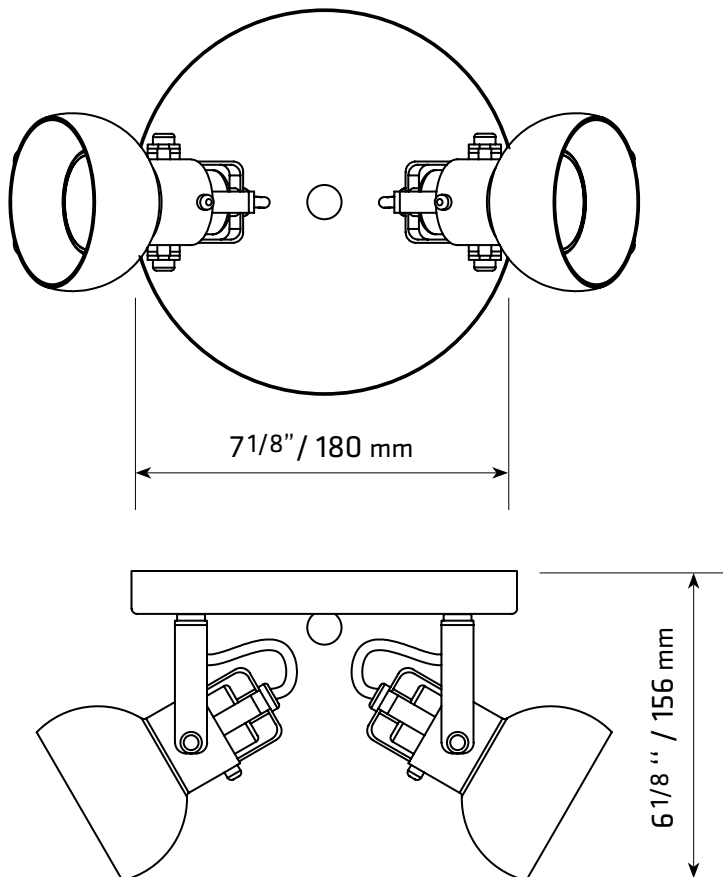

### TECHNICAL SPECIFICATIONS

- 2 lights ceiling light
- Sizes: 7 1/16" diameter x 6" height
- Colours: WH-White, BK-Black
- For GU-10 bulb not included

4300 Grande-Allée Blvd, Boisbriand  
QC, Canada J7H 1M9

# EASY INSTALLATION

1.

2.

**N:** White wire  
**L:** Black wire

3.