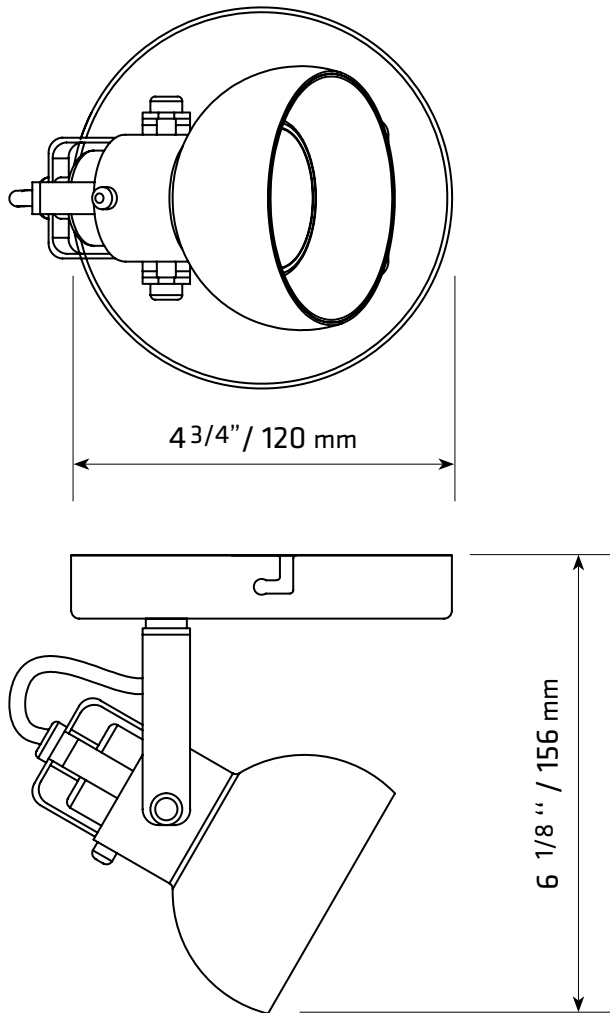

## CK-161215-1

### TECHNICAL SPECIFICATIONS

- 1 light ceiling light
- Sizes: 4 3/4" diameter x 6" height
- Colours: WH-White, BK-Black
- For GU-10 bulb not included

4300 Grande-Allée Blvd, Boisbriand  
QC, Canada J7H 1M9