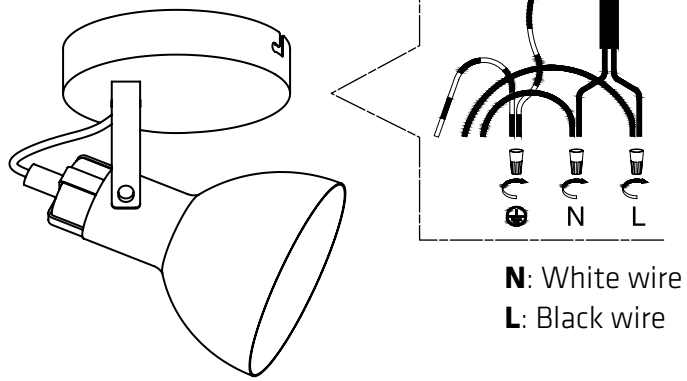

### TECHNICAL SPECIFICATIONS

- 1 light ceiling light
- Sizes: 4 3/4" diameter x 6" height
- Colours: WH-White, BK-Black
- For GU-10 bulb not included

4300 Grande-Allée Blvd, Boisbriand  
QC, Canada J7H 1M9

# EASY INSTALLATION

1.

2.

3.