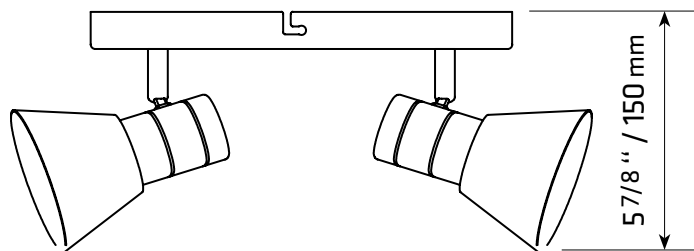

CK-15190-4

TECHNICAL SPECIFICATIONS

- 4 lights square ceiling light
- Sizes: 9 1/16" width x 9 1/16" length x 6" height
- Colours: BK-Black, BS-Brushed steel
- For GU-10 bulb not included

4300 Grande-Allée Blvd, Boisbriand
QC, Canada J7H 1M9