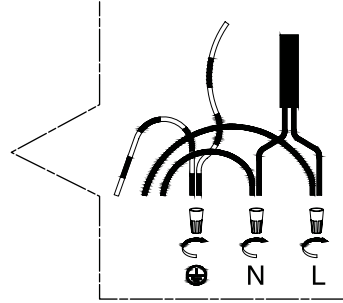

CK-15190-4

TECHNICAL SPECIFICATIONS

- 4 lights square ceiling light
- Sizes: 9 1/16" width x 9 1/16" length x 6" height
- Colours: BK-Black, BS-Brushed steel
- For GU-10 bulb not included

4300 Grande-Allée Blvd, Boisbriand
QC, Canada J7H 1M9

450 979-0667
info@lumifaro.com
www.lumifaro.com

CLIENT:
PROJECT:
DATE:

EASY INSTALLATION

1.

2.

N: White wire
L: Black wire

3.