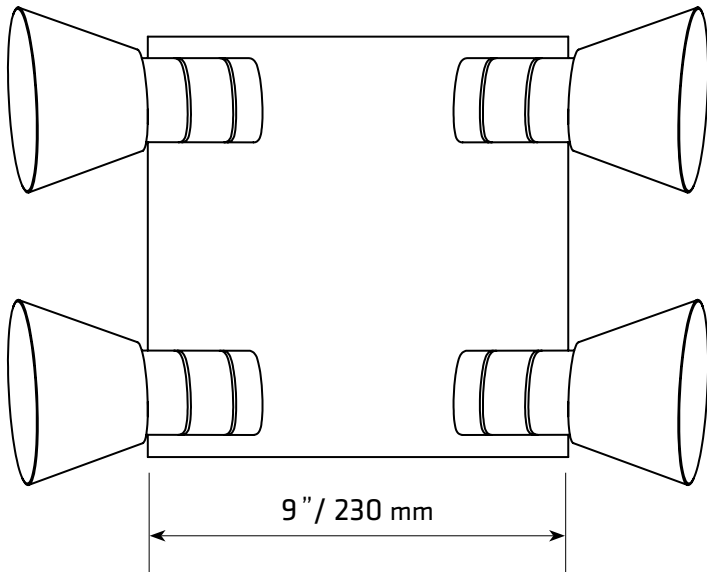

CK-15190-4

TECHNICAL SPECIFICATIONS

- 4 lights square ceiling light
- Sizes: 9 1/16" width x 9 1/16" length x 6" height
- Colours: BK-Black, BS-Brushed steel
- For GU-10 bulb not included

4300 Grande-Allée Blvd, Boisbriand
QC, Canada J7H 1M9