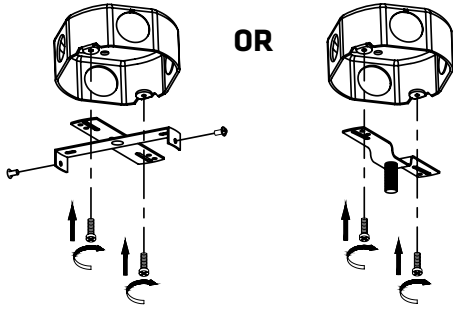

EASY INSTALLATION

1.