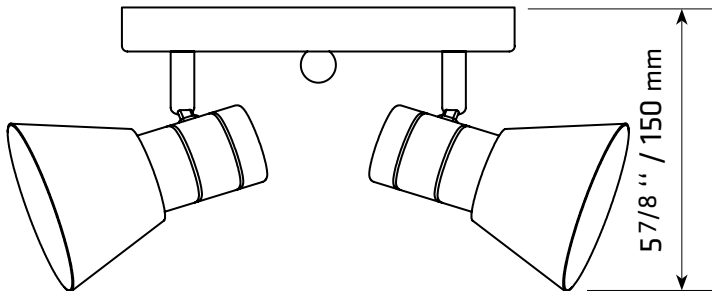

CK-15190-2

TECHNICAL SPECIFICATIONS

- 2 lights ceiling light
- Sizes: 7 1/16" diameter x 6" height
- Colours: BK-Black, BS-Brushed steel
- For GU-10 bulb not included

4300 Grande-Allée Blvd, Boisbriand
QC, Canada J7H 1M9