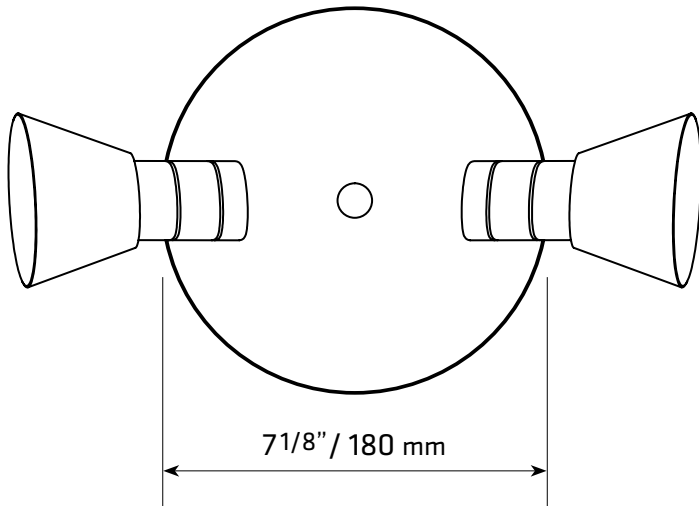

CK-15190-2

TECHNICAL SPECIFICATIONS

- 2 lights ceiling light
- Sizes: 7 1/16" diameter x 6" height
- Colours: BK-Black, BS-Brushed steel
- For GU-10 bulb not included

4300 Grande-Allée Blvd, Boisbriand
QC, Canada J7H 1M9