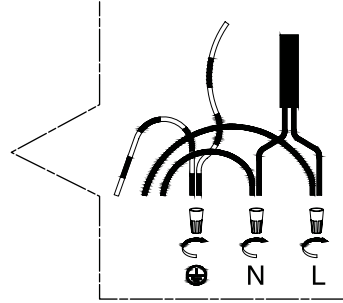

CK-15190-2

TECHNICAL SPECIFICATIONS

- 2 lights ceiling light
- Sizes: 7 1/16" diameter x 6" height
- Colours: BK-Black, BS-Brushed steel
- For GU-10 bulb not included

4300 Grande-Allée Blvd, Boisbriand
QC, Canada J7H 1M9

450 979-0667
info@lumifaro.com
www.lumifaro.com

CLIENT:
PROJECT:
DATE:

EASY INSTALLATION

1.

2.

N: White wire
L: Black wire

3.