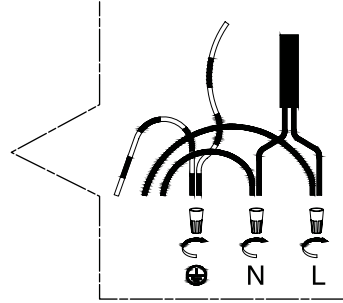

CK-15190-1

TECHNICAL SPECIFICATIONS

- 1 light ceiling light
- Sizes: 4 3/4" diameter x 6" height
- Colours: BK-Black, BS-Brushed steel
- For GU-10 bulb not included

4300 Grande-Allée Blvd, Boisbriand
QC, Canada J7H 1M9

450 979-0667
info@lumifaro.com
www.lumifaro.com

CLIENT:
PROJECT:
DATE:

EASY INSTALLATION

1.

2.

N: White wire
L: Black wire

3.