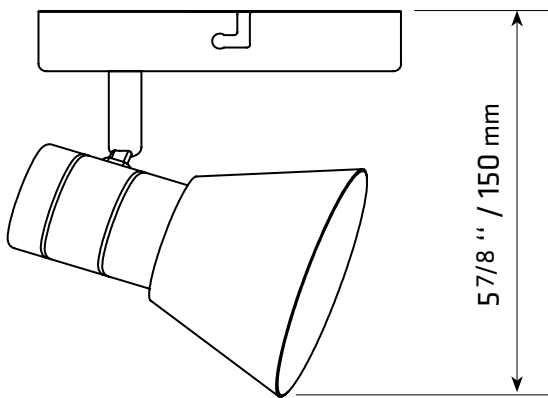

CK-15190-1

TECHNICAL SPECIFICATIONS

- 1 light ceiling light
- Sizes: 4 3/4" diameter x 6" height
- Colours: BK-Black, BS-Brushed steel
- For GU-10 bulb not included

4300 Grande-Allée Blvd, Boisbriand
QC, Canada J7H 1M9