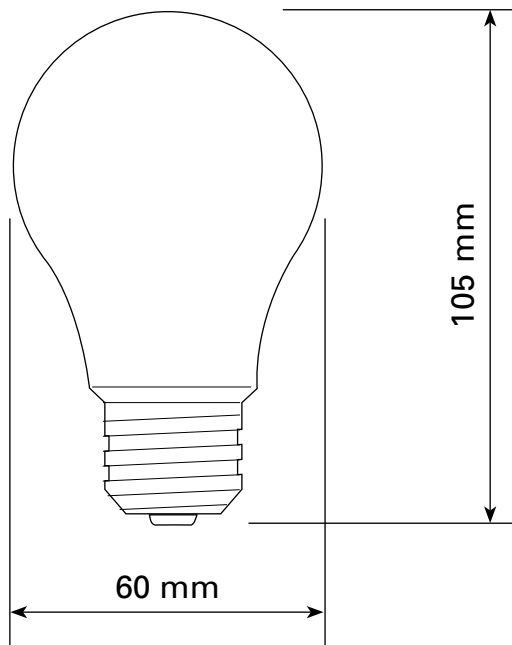

LEDFILA19WH-8W / 30K AND 40K

TECHNICAL SPECIFICATIONS

- 8 WATTS
- 120 VOLTS
- 800 LUMENS
- Degrees Kelvin: 3000K / 4000K
- CRI: 80
- Bulb color: White

DIMENSIONS

While our LED bulbs function with most dimmers and dimmers generally have a maximum 150-Watt rating for LED bulbs, we strongly recommend that you not exceed 80% of this capacity in order to avoid lighting flicker when the dimmer is at its lowest setting. For example, we recommend a maximum of 15 8-Watt PAR20 bulbs (total 120 Watts).