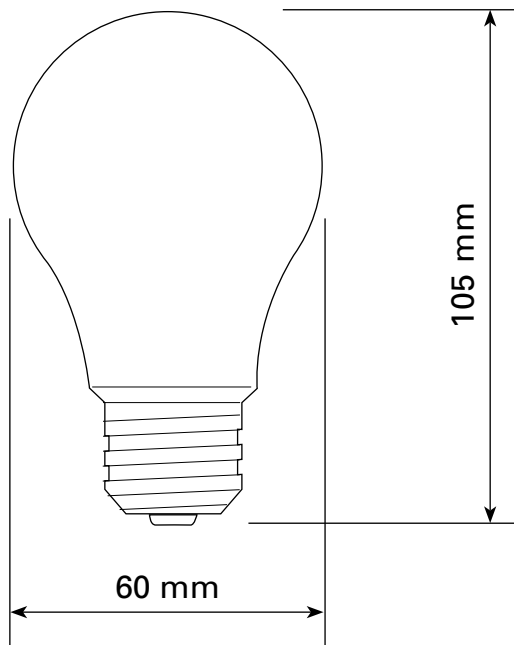

LED FILA19WH-8W-DD / 30K

TECHNICAL SPECIFICATIONS

- 8 WATTS
- 120 VOLTS
- 800 LUMENS
- Degrees Kelvin: 3000K
- CRI: 80
- Bulb color: White
- **This bulb turns on and off with daylight**

DIMENSIONS

While our LED bulbs function with most dimmers and dimmers generally have a maximum 150-Watt rating for LED bulbs, we strongly recommend that you not exceed 80% of this capacity in order to avoid lighting flicker when the dimmer is at its lowest setting. For example, we recommend a maximum of 15 8-Watt PAR20 bulbs (total 120 Watts).