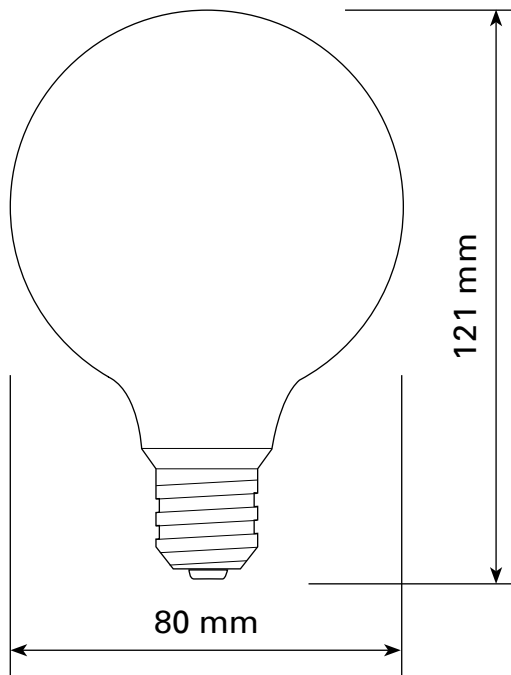

LEDG25-5W-30K

TECHNICAL SPECIFICATIONS

- 5 WATTS (Equivalent to 60W)
- 120 VOLTS
- 500 LUMENS
- Degrees Kelvin: 3000K
- CRI: 80
- Bulb color: White

DIMENSIONS

While our LED bulbs function with most dimmers and dimmers generally have a maximum 150-Watt rating for LED bulbs, we strongly recommend that you not exceed 80% of this capacity in order to avoid lighting flicker when the dimmer is at its lowest setting. For example, we recommend a maximum of 15 8-Watt PAR20 bulbs (total 120 Watts).