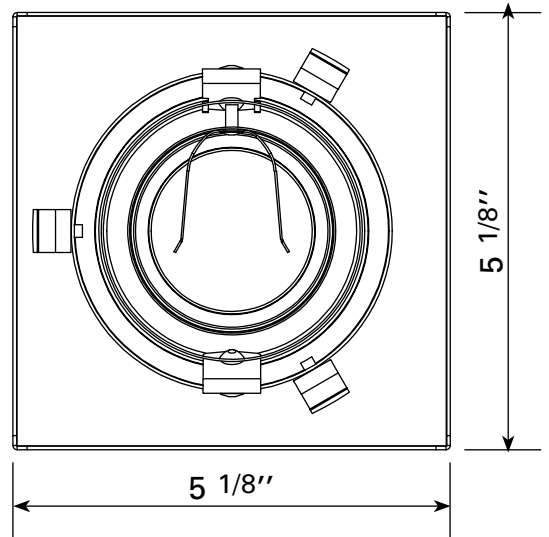

- Colours: WH-White, BS-Brushed steel, BK-Black, CH-Chrome
- Beam angle adjustment: 30°

HOUSINGS REQUIRED

1. For insulated or non insulated ceilings

- Housing PR-400-IC + plaster frame PF-414

2. For insulated ceilings (plaster frame not required)

- Housing IB-400

3. Commercial housing (plaster frame not required)

(Not recommend for insulated ceilings)

- Housing NC-400

SIZES / TRIM

CLIENT:
PROJECT:
DATE: