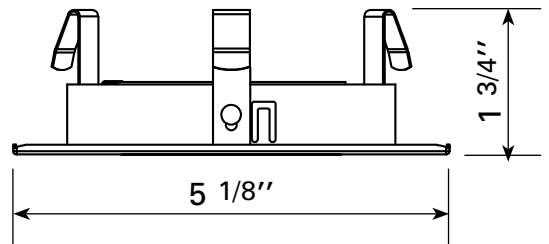

- Colours: WH-White, BS-Brushed steel, BK-Black, CH-Chrome
- Beam angle adjustment: 30°

HOUSINGS REQUIRED

1. For insulated or non insulated ceilings

- Housing PR-400-IC + plaster frame PF-414

2. For insulated ceilings (plaster frame not required)

- Housing IB-400

3. Commercial housing (plaster frame not required)

(Not recommend for insulated ceilings)

- Housing NC-400

SIZES / TRIM

CLIENT:
PROJECT:
DATE: