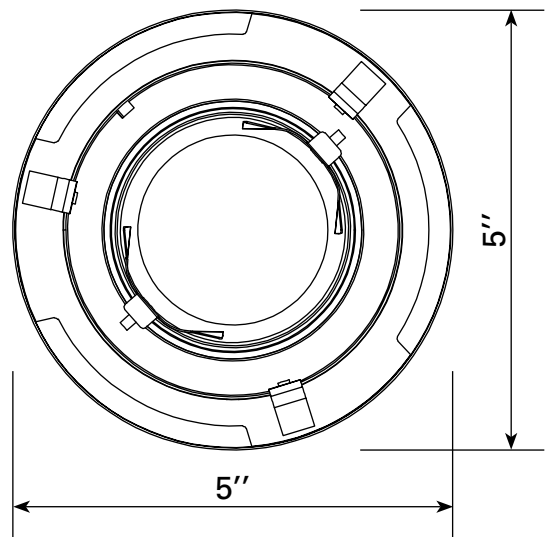

4819

ROUND DIRECTIONAL BEAM TRIM

LED-10W

For insulated or non insulated ceilings

50W-PAR-20 HALOGEN

For non insulated ceilings only

FOR 4" HOUSINGS

TECHNICAL SPECIFICATIONS

- Colours: WH-White, BS-Brushed steel, BK-Black, CH-Chrome
- Beam angle adjustment: 30°

HOUSINGS REQUIRED

1. For insulated or non insulated ceilings

- Housing PR-400-IC + plaster frame PF-414

2. For insulated ceilings (plaster frame not required)

- Housing IB-400

3. Commercial housing (plaster frame not required)
(Not recommend for insulated ceilings)

- Housing NC-400

SIZES / TRIM

CLIENT:
PROJECT:
DATE: