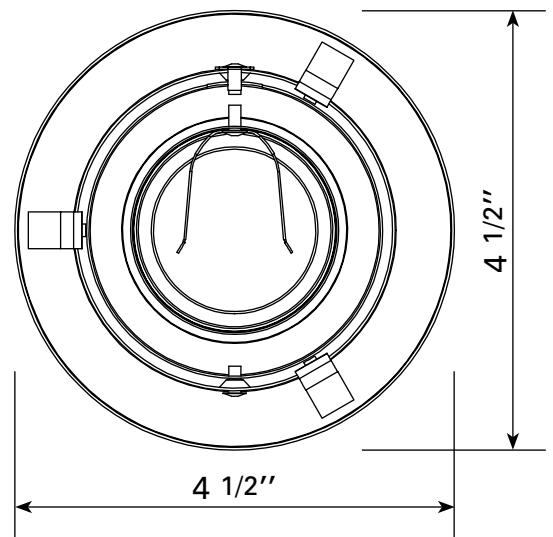

### TECHNICAL SPECIFICATIONS

- Colours: WH-White, BS-Brushed steel, BK-Black, CH-Chrome
- Beam angle adjustment: 30°

#### 2. For insulated ceilings (plaster frame not required)

- Housing IB-358

### SIZES / TRIM

CLIENT:
PROJECT:
DATE: