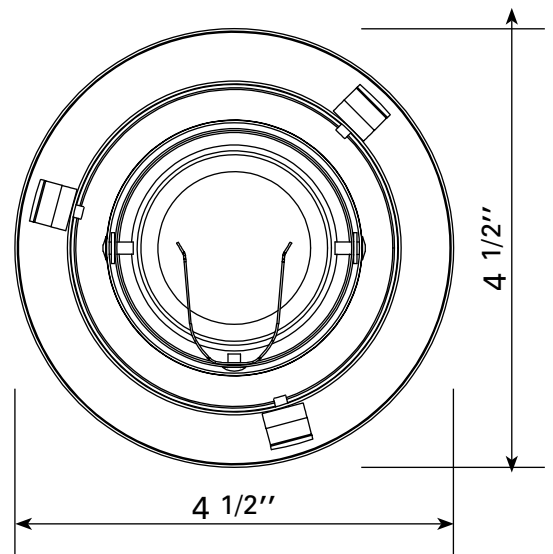

3803

ROUND SHOWER TRIM

LED-10W

For insulated or non insulated ceilings

50W-GU-10 HALOGEN

For non insulated ceilings only

FOR 3 5/8" HOUSINGS

TECHNICAL SPECIFICATIONS

- Colours: WH-White, BS-Brushed steel, BK-Black, CH-Chrome
- Beam angle adjustment: \varnothing

HOUSINGS REQUIRED

1. For insulated or non insulated ceilings

- Housing LP-358-IC + plaster frame PF-378

- Housing GU-358-IC + plaster frame PF-378

2. For insulated ceilings (plaster frame not required)

- Housing IB-358

3. Commercial housing (plaster frame not required) (Not recommend for insulated ceilings)

- Housing NC-358

SIZES / TRIM

CLIENT:
PROJECT:
DATE: