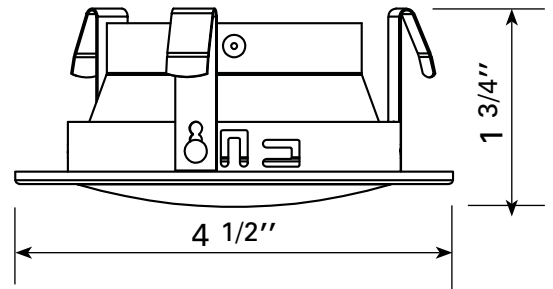

3803

ROUND SHOWER TRIM

LED-10W

For insulated or non insulated ceilings

50W-GU-10 HALOGEN

For non insulated ceilings only

FOR 3 5/8" HOUSINGS

TECHNICAL SPECIFICATIONS

2. For insulated ceilings (plaster frame not required)

- Housing IB-358

3. Commercial housing (plaster frame not required) (Not recommend for insulated ceilings)

- Housing NC-358

SIZES / TRIM

CLIENT:
PROJECT:
DATE: