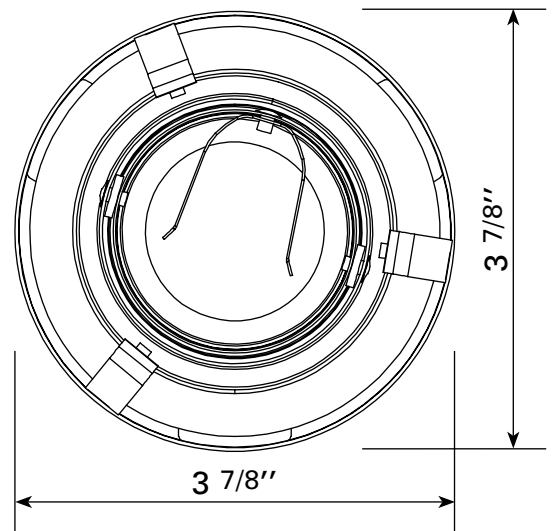

3418

ROUND DIRECTIONAL BEAM TRIM

LED-10W

For insulated or non insulated ceilings

50W-GU-10 HALOGEN

For non insulated ceilings only

FOR 3" HOUSINGS

TECHNICAL SPECIFICATIONS

- Colours: WH-White, BS-Brushed steel, BK-Black, CH-Chrome
- Beam angle adjustment: 30°

HOUSINGS REQUIRED

1. For insulated or non insulated ceilings

- Housing GU-300-IC + plaster frame PF-314

SIZES / TRIM