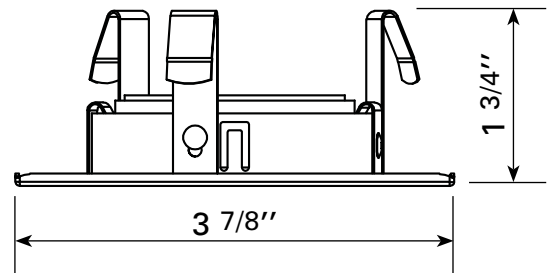

3418

ROUND DIRECTIONAL BEAM TRIM

LED-10W

For insulated or non insulated ceilings

50W-GU-10 HALOGEN

For non insulated ceilings only

FOR 3" HOUSINGS

TECHNICAL SPECIFICATIONS

- Colours: WH-White, BS-Brushed steel, BK-Black, CH-Chrome
- Beam angle adjustment: 30°

HOUSINGS REQUIRED

1. For insulated or non insulated ceilings

- Housing GU-300-IC + plaster frame PF-314

SIZES / TRIM