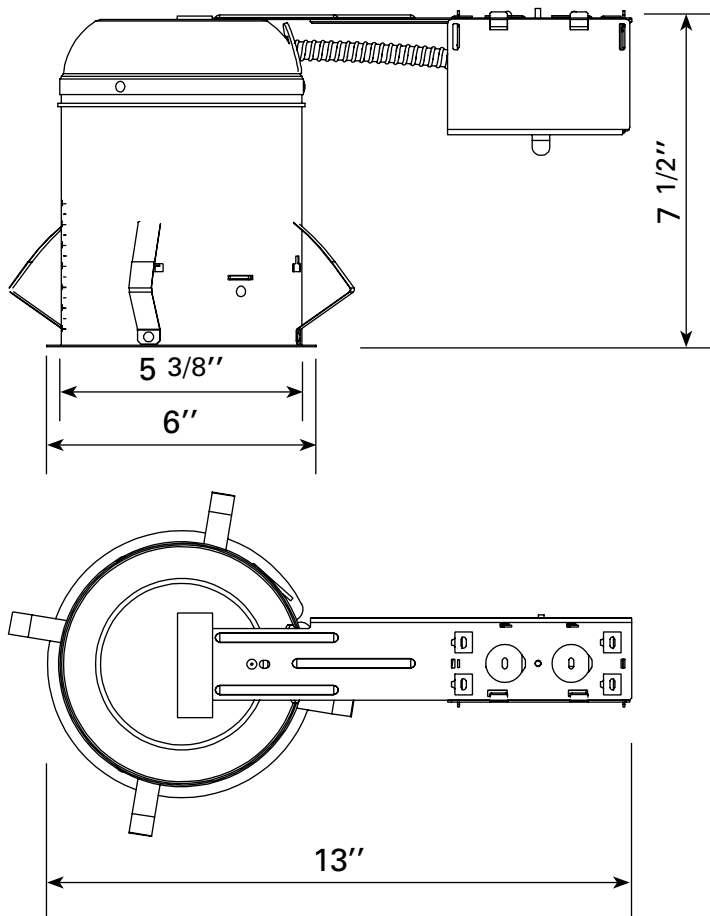

PR-500-IC

5" HOUSINGS

LED-13W

For insulated or non insulated ceilings

75W-PAR-30 HALOGEN

For non insulated ceilings only

TECHNICAL SPECIFICATIONS

- Takes LED-13W or 75W-PAR-30 halogen bulbs
- Cutout diameter: 5 1/2"
- Air-tight if adhesive tape is used to seal openings

SIZES / HOUSING

CLIENT:
PROJECT:
DATE: