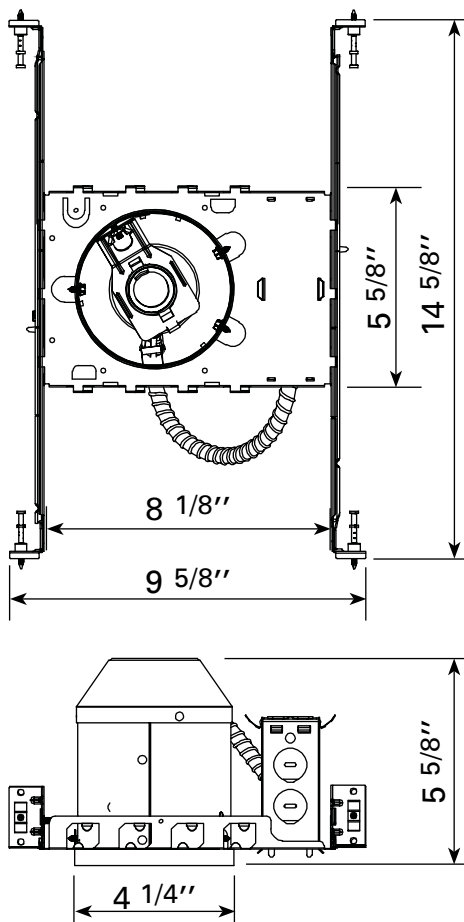

NC-400

4" HOUSINGS

**LED-10W OR
50W-PAR-20 HALOGEN**

For non insulated ceilings only

TECHNICAL SPECIFICATIONS

- Takes LED-10W or 50W-PAR-20 halogen bulbs
- Cutout diameter: 4 3/8"
- For use in suspended ceilings
- Loosen the screws inside the housing to adjust the housing depth and then retighten.

SIZES / HOUSING

4300 Grande-Allée Blvd, Boisbriand
QC, Canada J7H 1M9

450 979-0667
info@lumifaro.com
www.lumifaro.com

CLIENT:
PROJECT:
DATE: