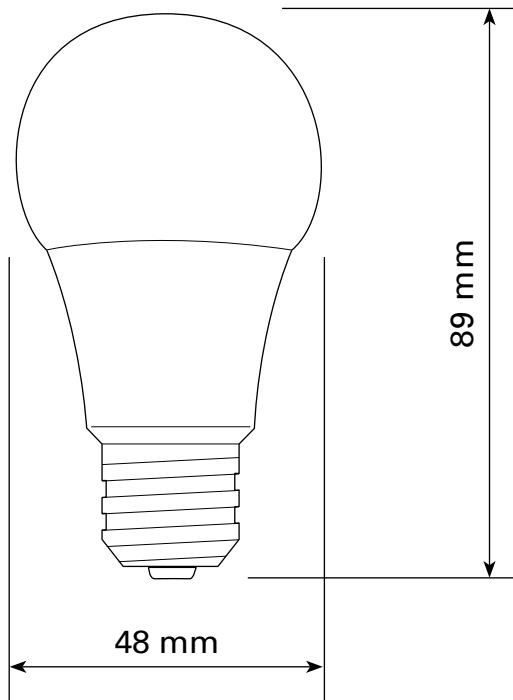

LEDA19-17W / 30K AND 40K

TECHNICAL SPECIFICATIONS

- 17 WATTS (Equivalent to 100W)
- 120 VOLTS
- 1600 LUMENS
- Degrees Kelvin: 3000K / 4000K
- CRI: 80
- Bulb color: White

DIMENSIONS

While our LED bulbs function with most dimmers and dimmers generally have a maximum 150-Watt rating for LED bulbs, we strongly recommend that you not exceed 80% of this capacity in order to avoid lighting flicker when the dimmer is at its lowest setting. For example, we recommend a maximum of 15 8-Watt PAR20 bulbs (total 120 Watts).